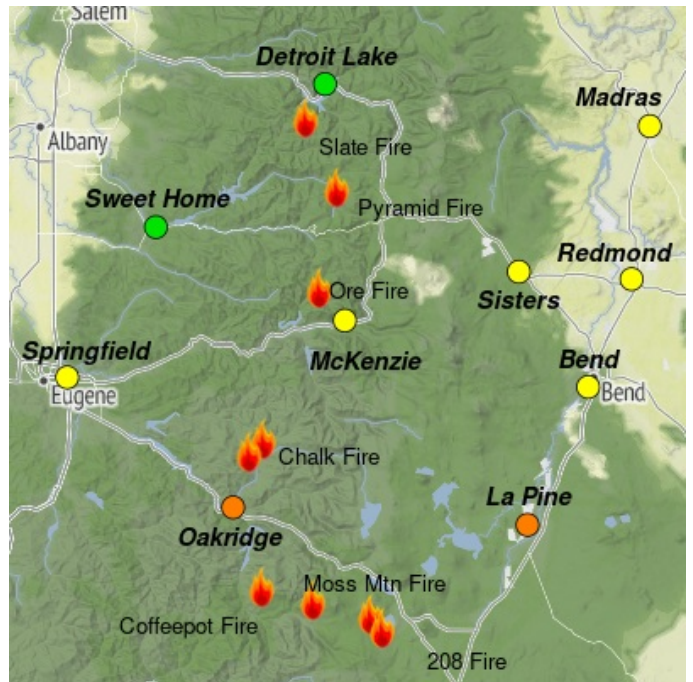

Fire

For the latest fire information, see Inciweb's Wildfire Information at "<https://inciweb.wildfire.gov/>"

Smoke

Conditions will be similar to yesterday with weather continuing to cool. Communities on the north end of the forecast area near Detroit and Sweet home should see GOOD air quality. Smoke drifting east will continue to impact the communities of Madras, Redmond, Sisters, and Bend, resulting in MODERATE air quality. Areas near Springfield/Eugene will also have MODERATE air quality that should clear towards evening. Oakridge and La Pine areas are expected to have USG conditions as smoke will be thicker in the morning and clearing out into the late afternoon/evening. The McKenzie River valley will be MODERATE with some USG possible in the afternoon. Overnight cooler and moister weather may create dangerous driving conditions early Monday morning with very thick smoke and possible fog near fires.